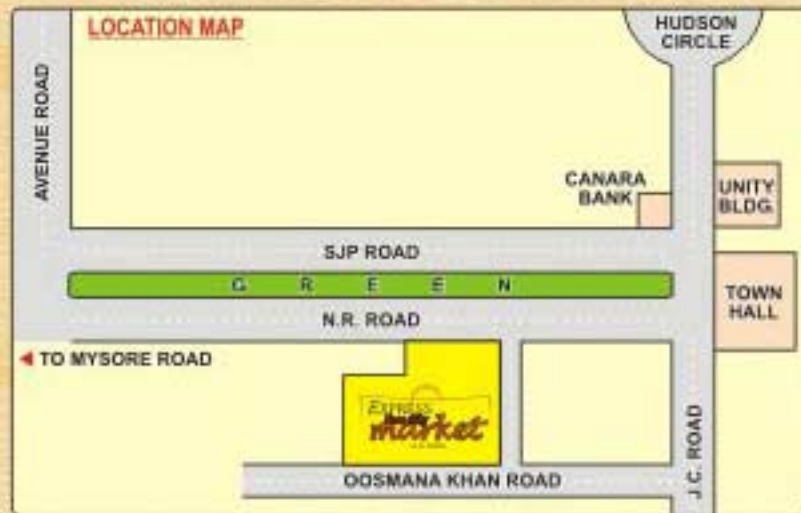

Location Just Ripe, Just Right

Great Location - Great Project

Express New City Market is located in the heart of Bangalore's commercial hub at Narasimha Raja Road. Right at the centre of city's business activities, Express New City Market is the most ideal place to shop for growth and profits. The strategic main road location of Express New City Market offers excellent visibility and easy access from every direction.

Express Realtors (P) Ltd.

an associate of

EXPRESS BUILDERS LTD.

BANGALORE : 1/32, Ulsoor Road Cross, Ulsoor Road, Bangalore-560042.

Tel.: (080) 25582208, 51134056 Mobile : 98451 64561 E-mail : express@nde.vsnl.net.in

DELHI : 810, Surya Kiran Building, 19, Kasturba Gandhi Marg, Connaught Place, New Delhi-110 001

Tel. : 23752430-31 Fax : 2375 2432

INHABIT THE WORLD OF EXPRESS